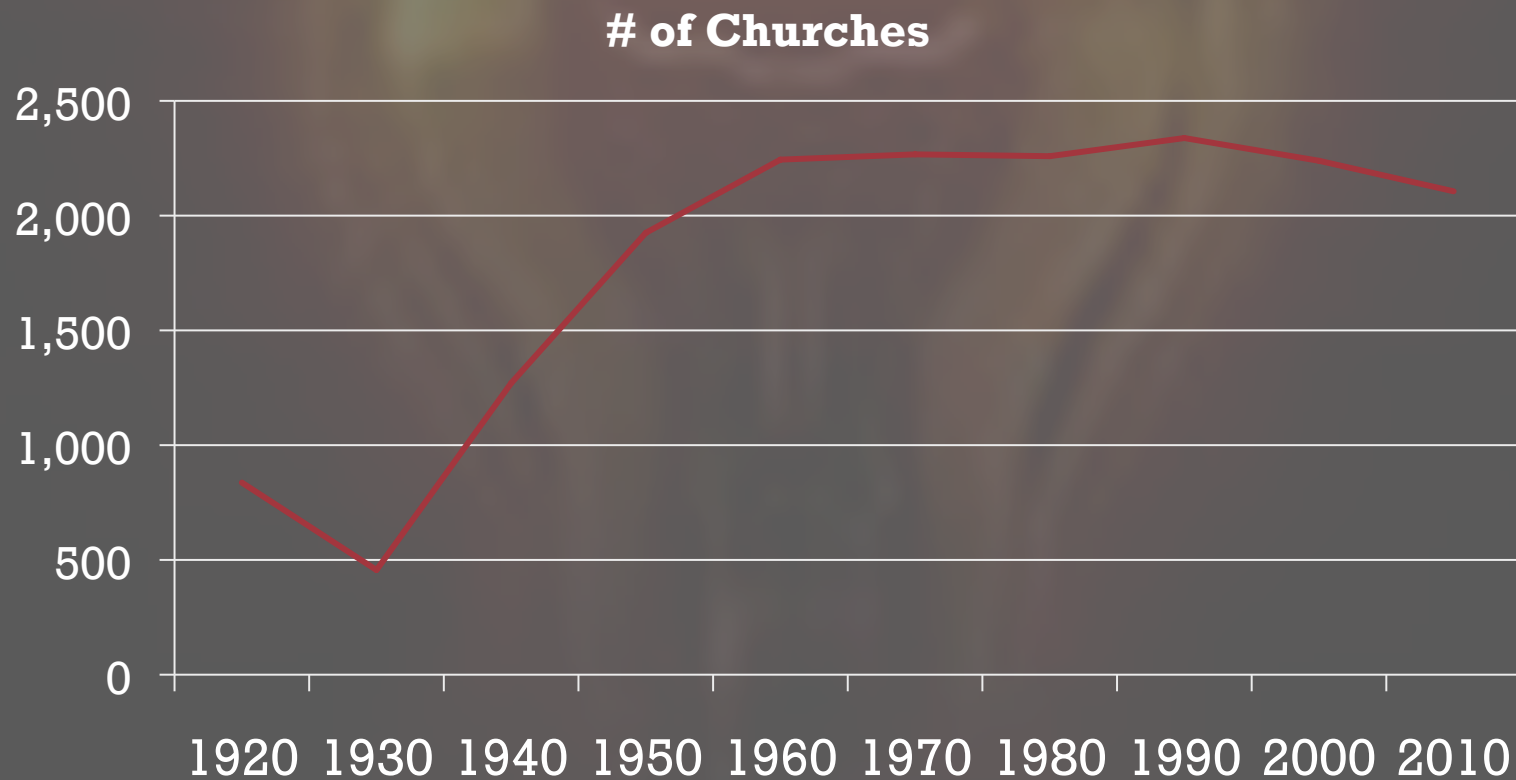

Number of Church of God Congregations by Decade

Number of FLCOGM Congregations by Decade

Average Size of Congregations by Decade

FLCOGM Since 2000

Year	Weekend attendance	5 Year % growth ¹	Churches	Average
2000	12,644	-1.3%	110	114.9
2002	12,948	7.6%	114	113.6
2008	14,553	12.4%	111	131.1
2010	17,141	24.0%	108	158.7