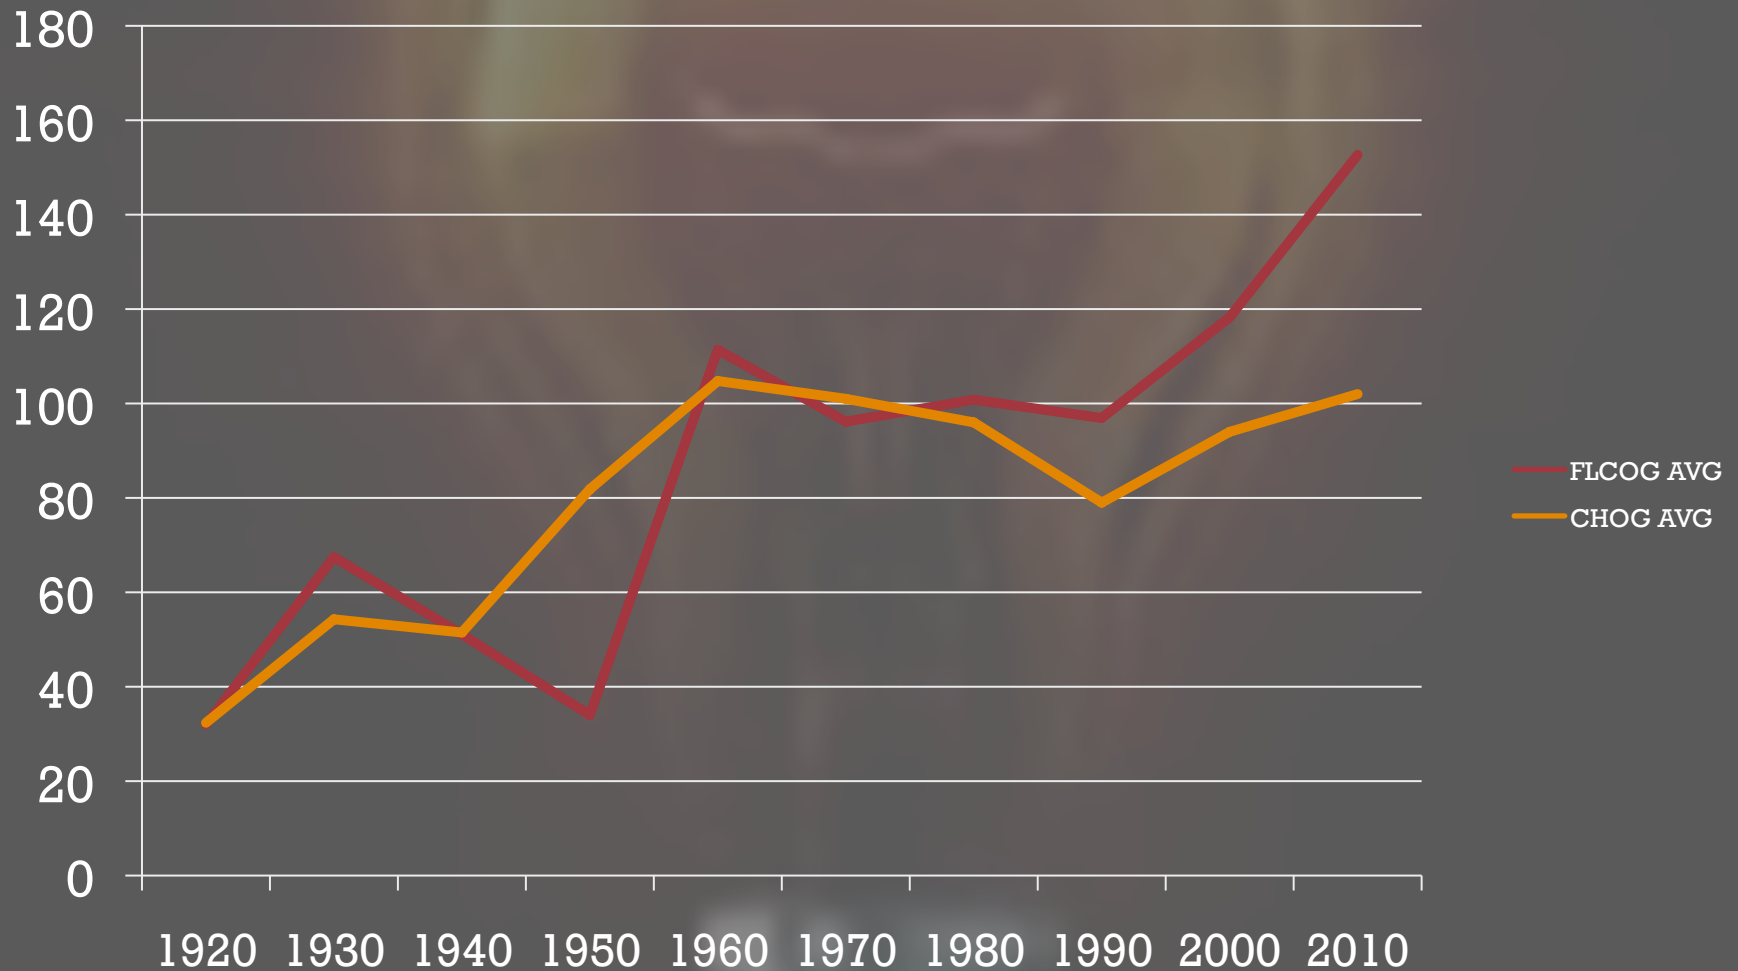

Number of Church of God Congregations by Decade

Number of FLCOGM Congregations by Decade

Average Size of Congregations by Decade

FLCOGM Since 2000

Year	Weekend attendance	5 Year % growth ¹	Churches	Average
2000	12,644	-1.3%	110	114.9
2002	12,948	7.6%	114	113.6
2008	14,553	12.4%	111	131.1
2010	17,141	24.0%	108	158.7