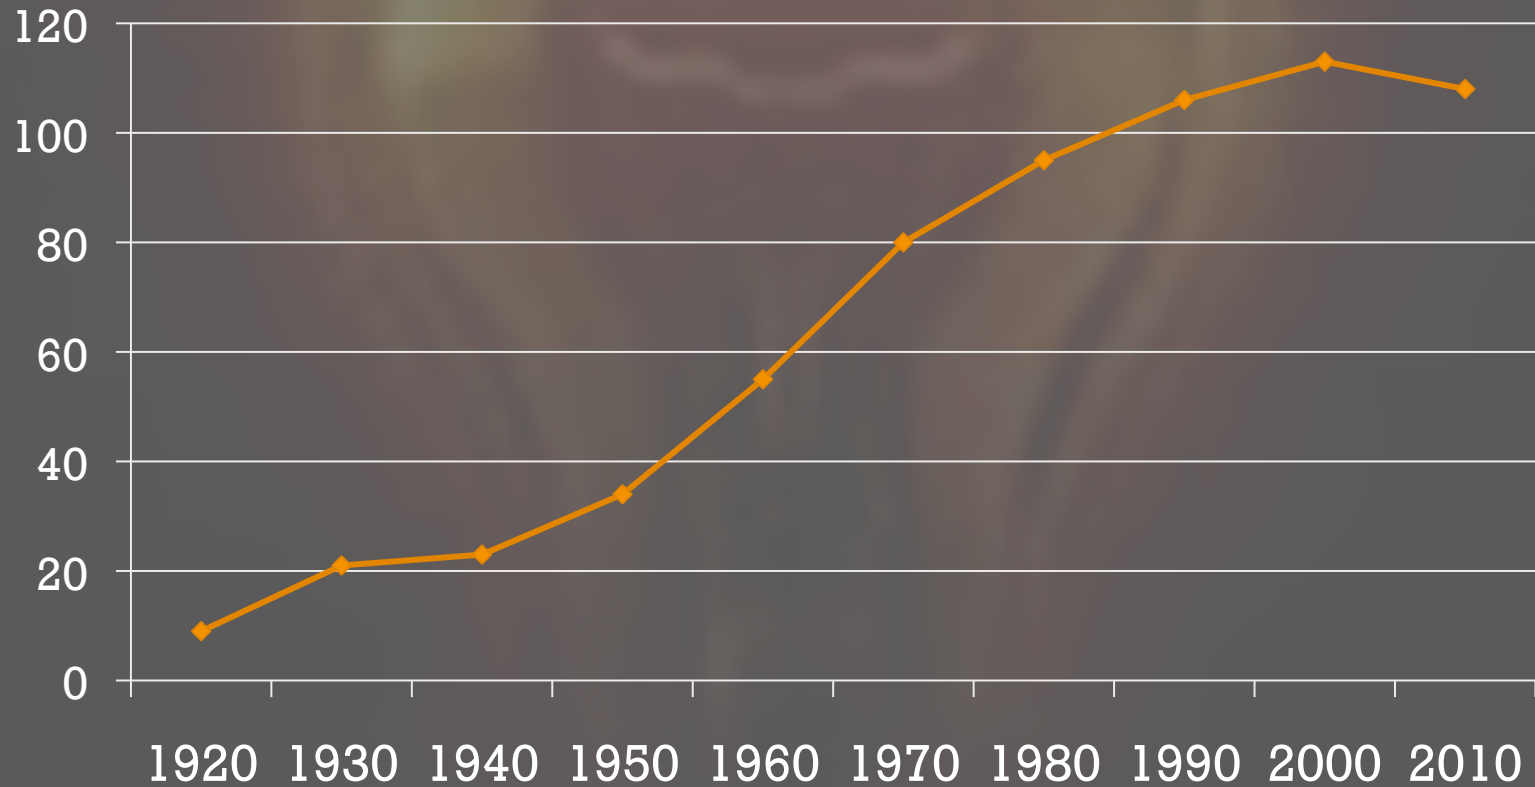

Number of Church of God Congregations by Decade

Number of FLCOGM Congregations by Decade

Average Size of Congregations by Decade

FLCOGM Since 2000

Year	Weekend attendance	5 Year % growth ¹	Churches	Average
2000	12,644	-1.3%	110	114.9
2002	12,948	7.6%	114	113.6
2008	14,553	12.4%	111	131.1
2010	17,141	24.0%	108	158.7